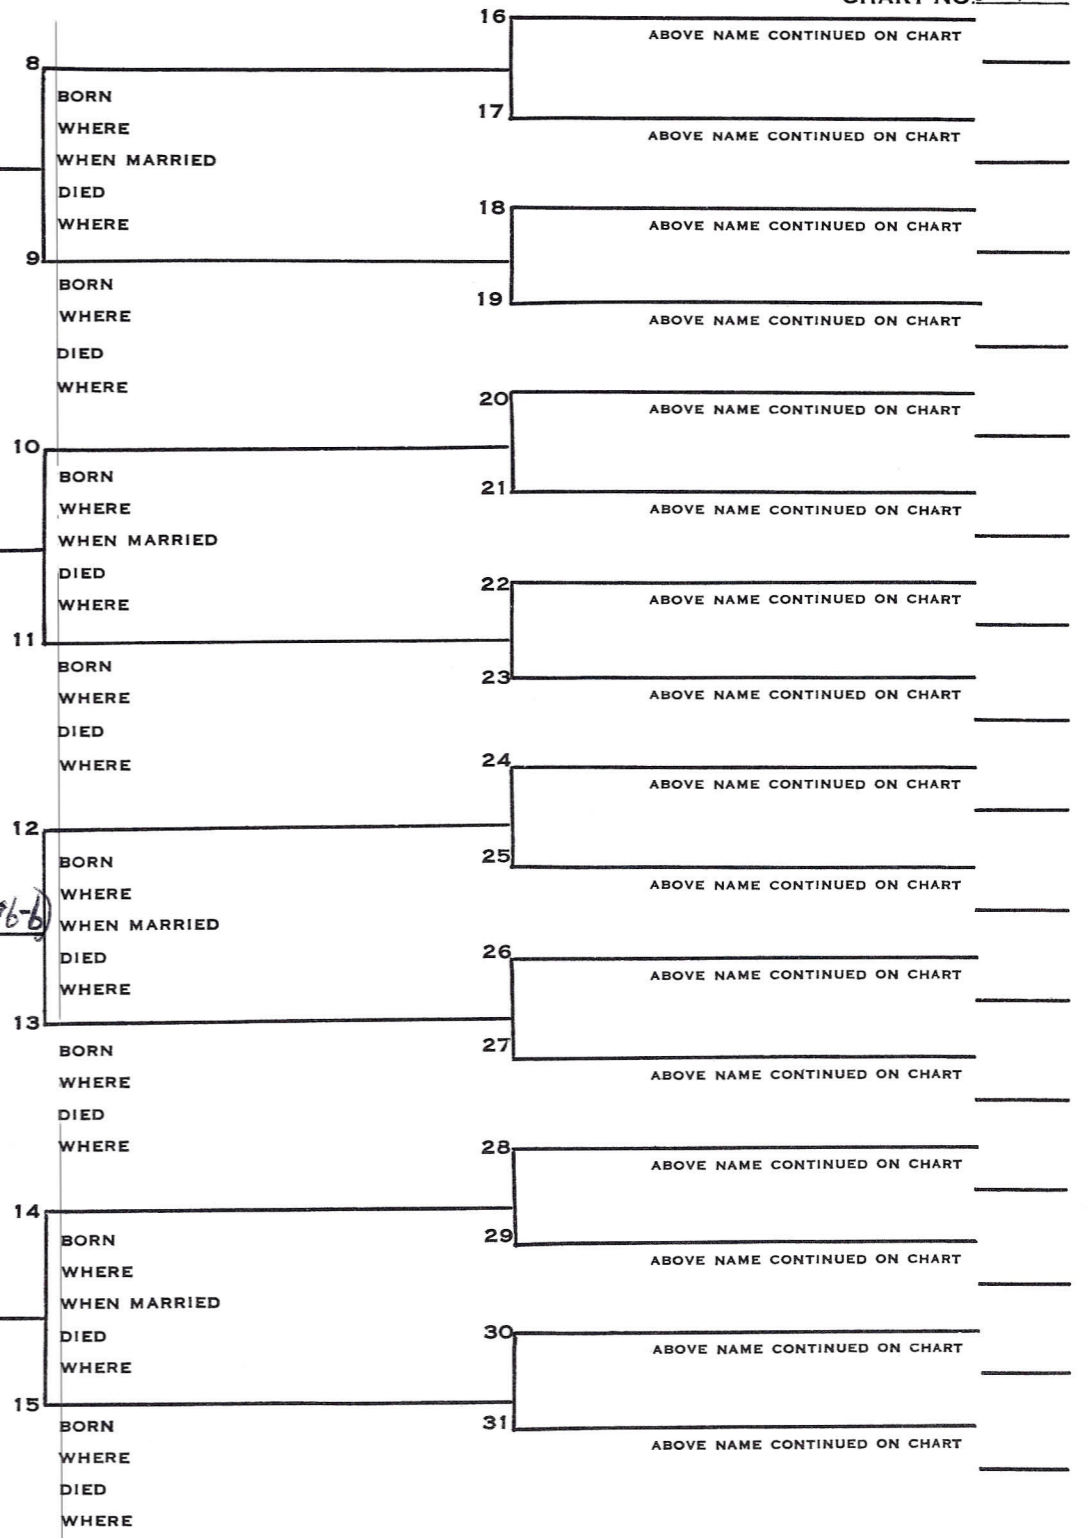

(ch. 40)

6 Athanagildo of Spain (CR. 1966)