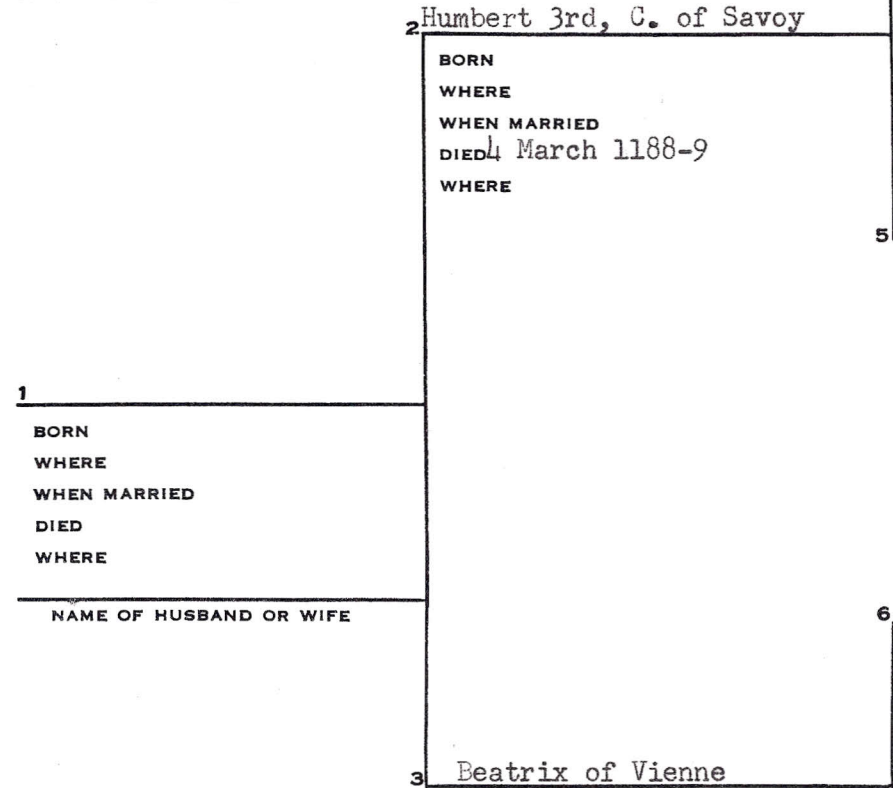

Theron S. Hall
815 East 400 North
Springville, Utah 84663

PEDIGREE CHART

CHART NO. ^{MC} 215

DATE _____
NAME OF PERSON SUBMITTING CHART _____
STREET ADDRESS _____
CITY _____ STATE _____

NO. 1 ON THIS CHART IS THE SAME PERSON AS NO. 28

ON CHART NO. 157

GIVE HERE NAME OF RECORD OR BOOK WHERE THIS INFORMATION WAS OBTAINED. REFER TO NAMES BY NUMBER.

Collins: R. Ancestors of M.C. Barons, p. 220
Turton: Plantagenet Ancestry, p. 36(940 D2t)