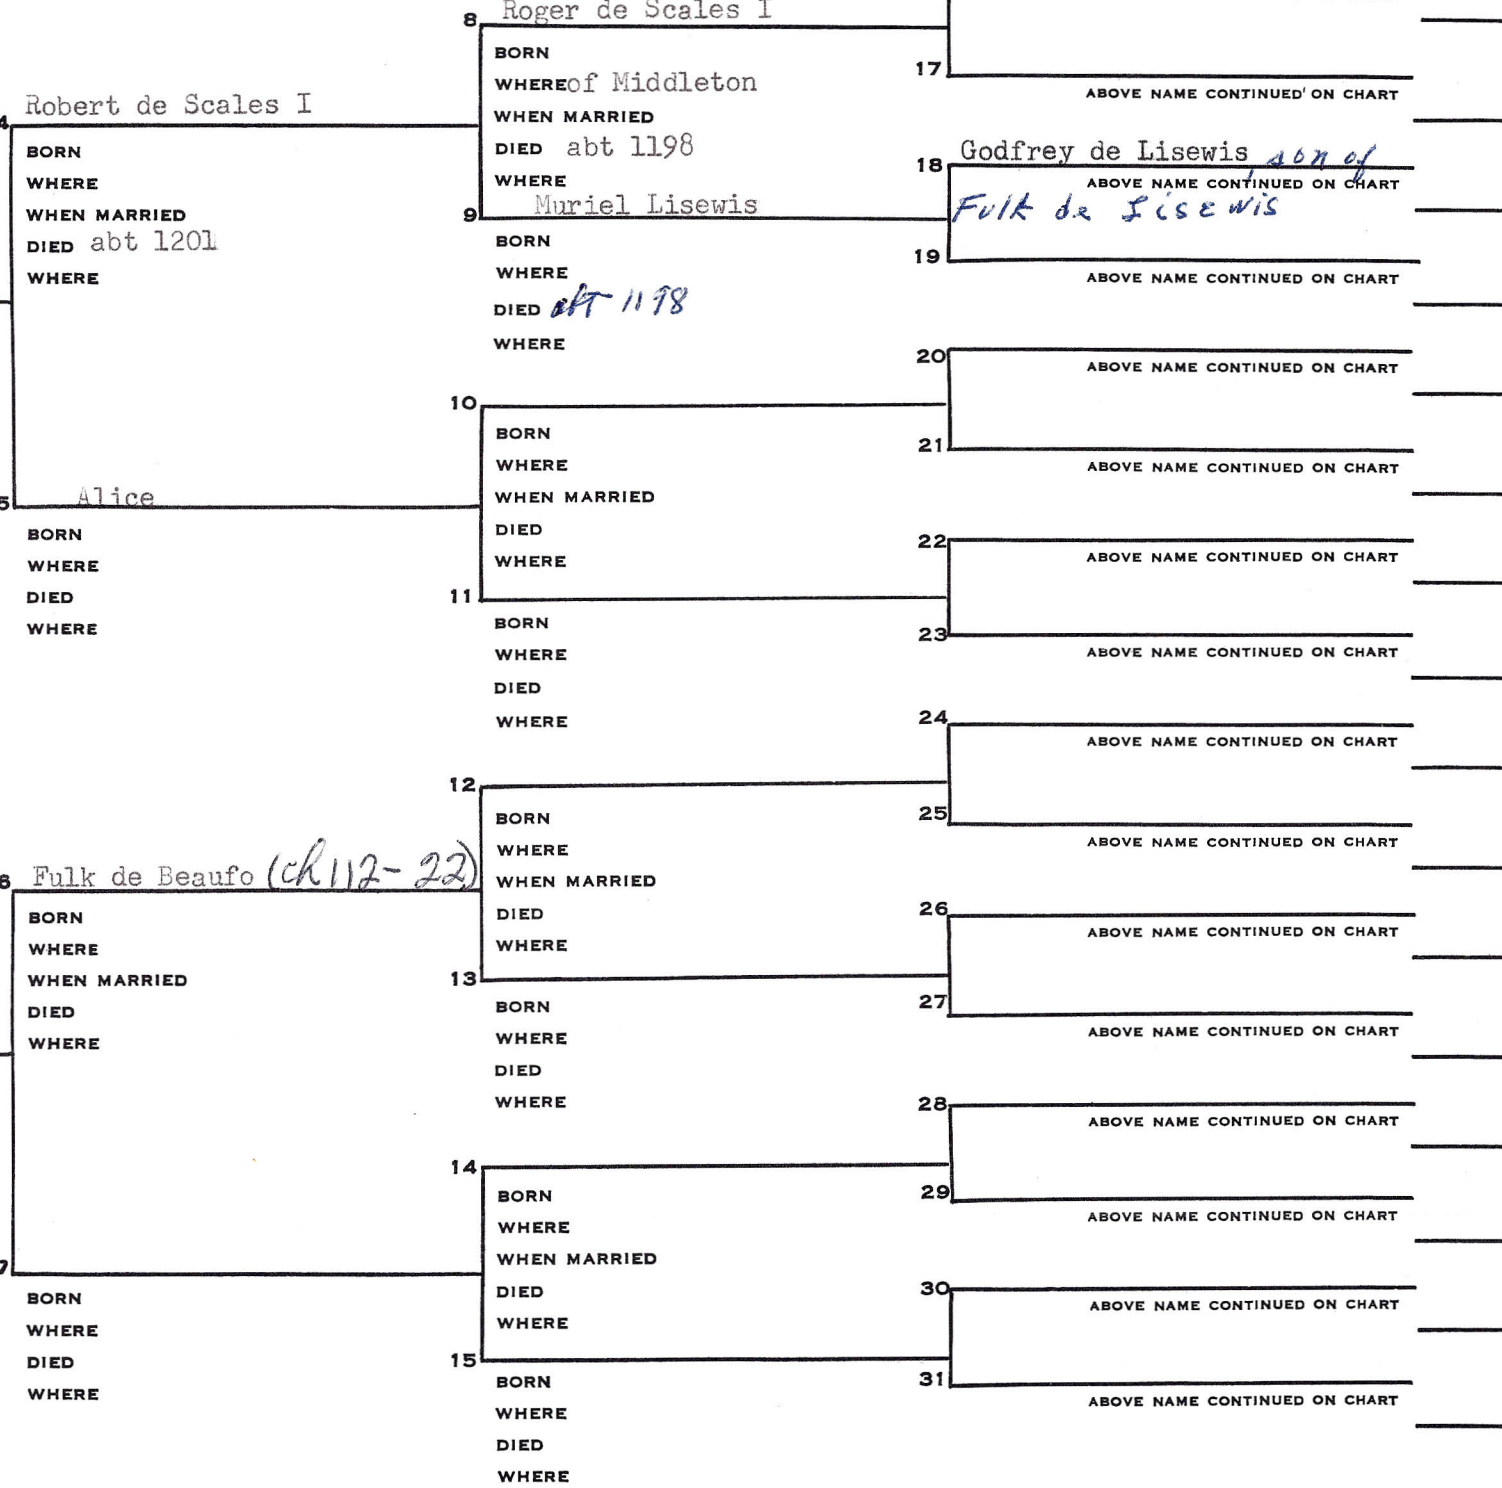

Theron S. Hall
 DATE 815 East 400 North
Springville, Utah 84663
 NAME OF PERSON SUBMITTING CHART

STREET ADDRESS
 CITY STATE

NO. ON THIS CHART IS
 THE SAME PERSON AS NO. 16
 ON CHART NO. 710

PEDIGREE CHART

founder of Nunnery of Blackborough
 CHART NO. 711

GIVE HERE NAME OF RECORD OR BOOK WHERE THIS INFORMATION WAS OBTAINED. REFER TO NAMES BY NUMBER.
 Collins: R. Ancestors of MC Barons, p 224(B26A111)
 GEC: The Complete Peerage, V 11, p 497
 Blomefield: Norfolk, V 1, p 490(Norf 20)
 Hundred of Launditch, Pt. 1, p 333(Norf L3)