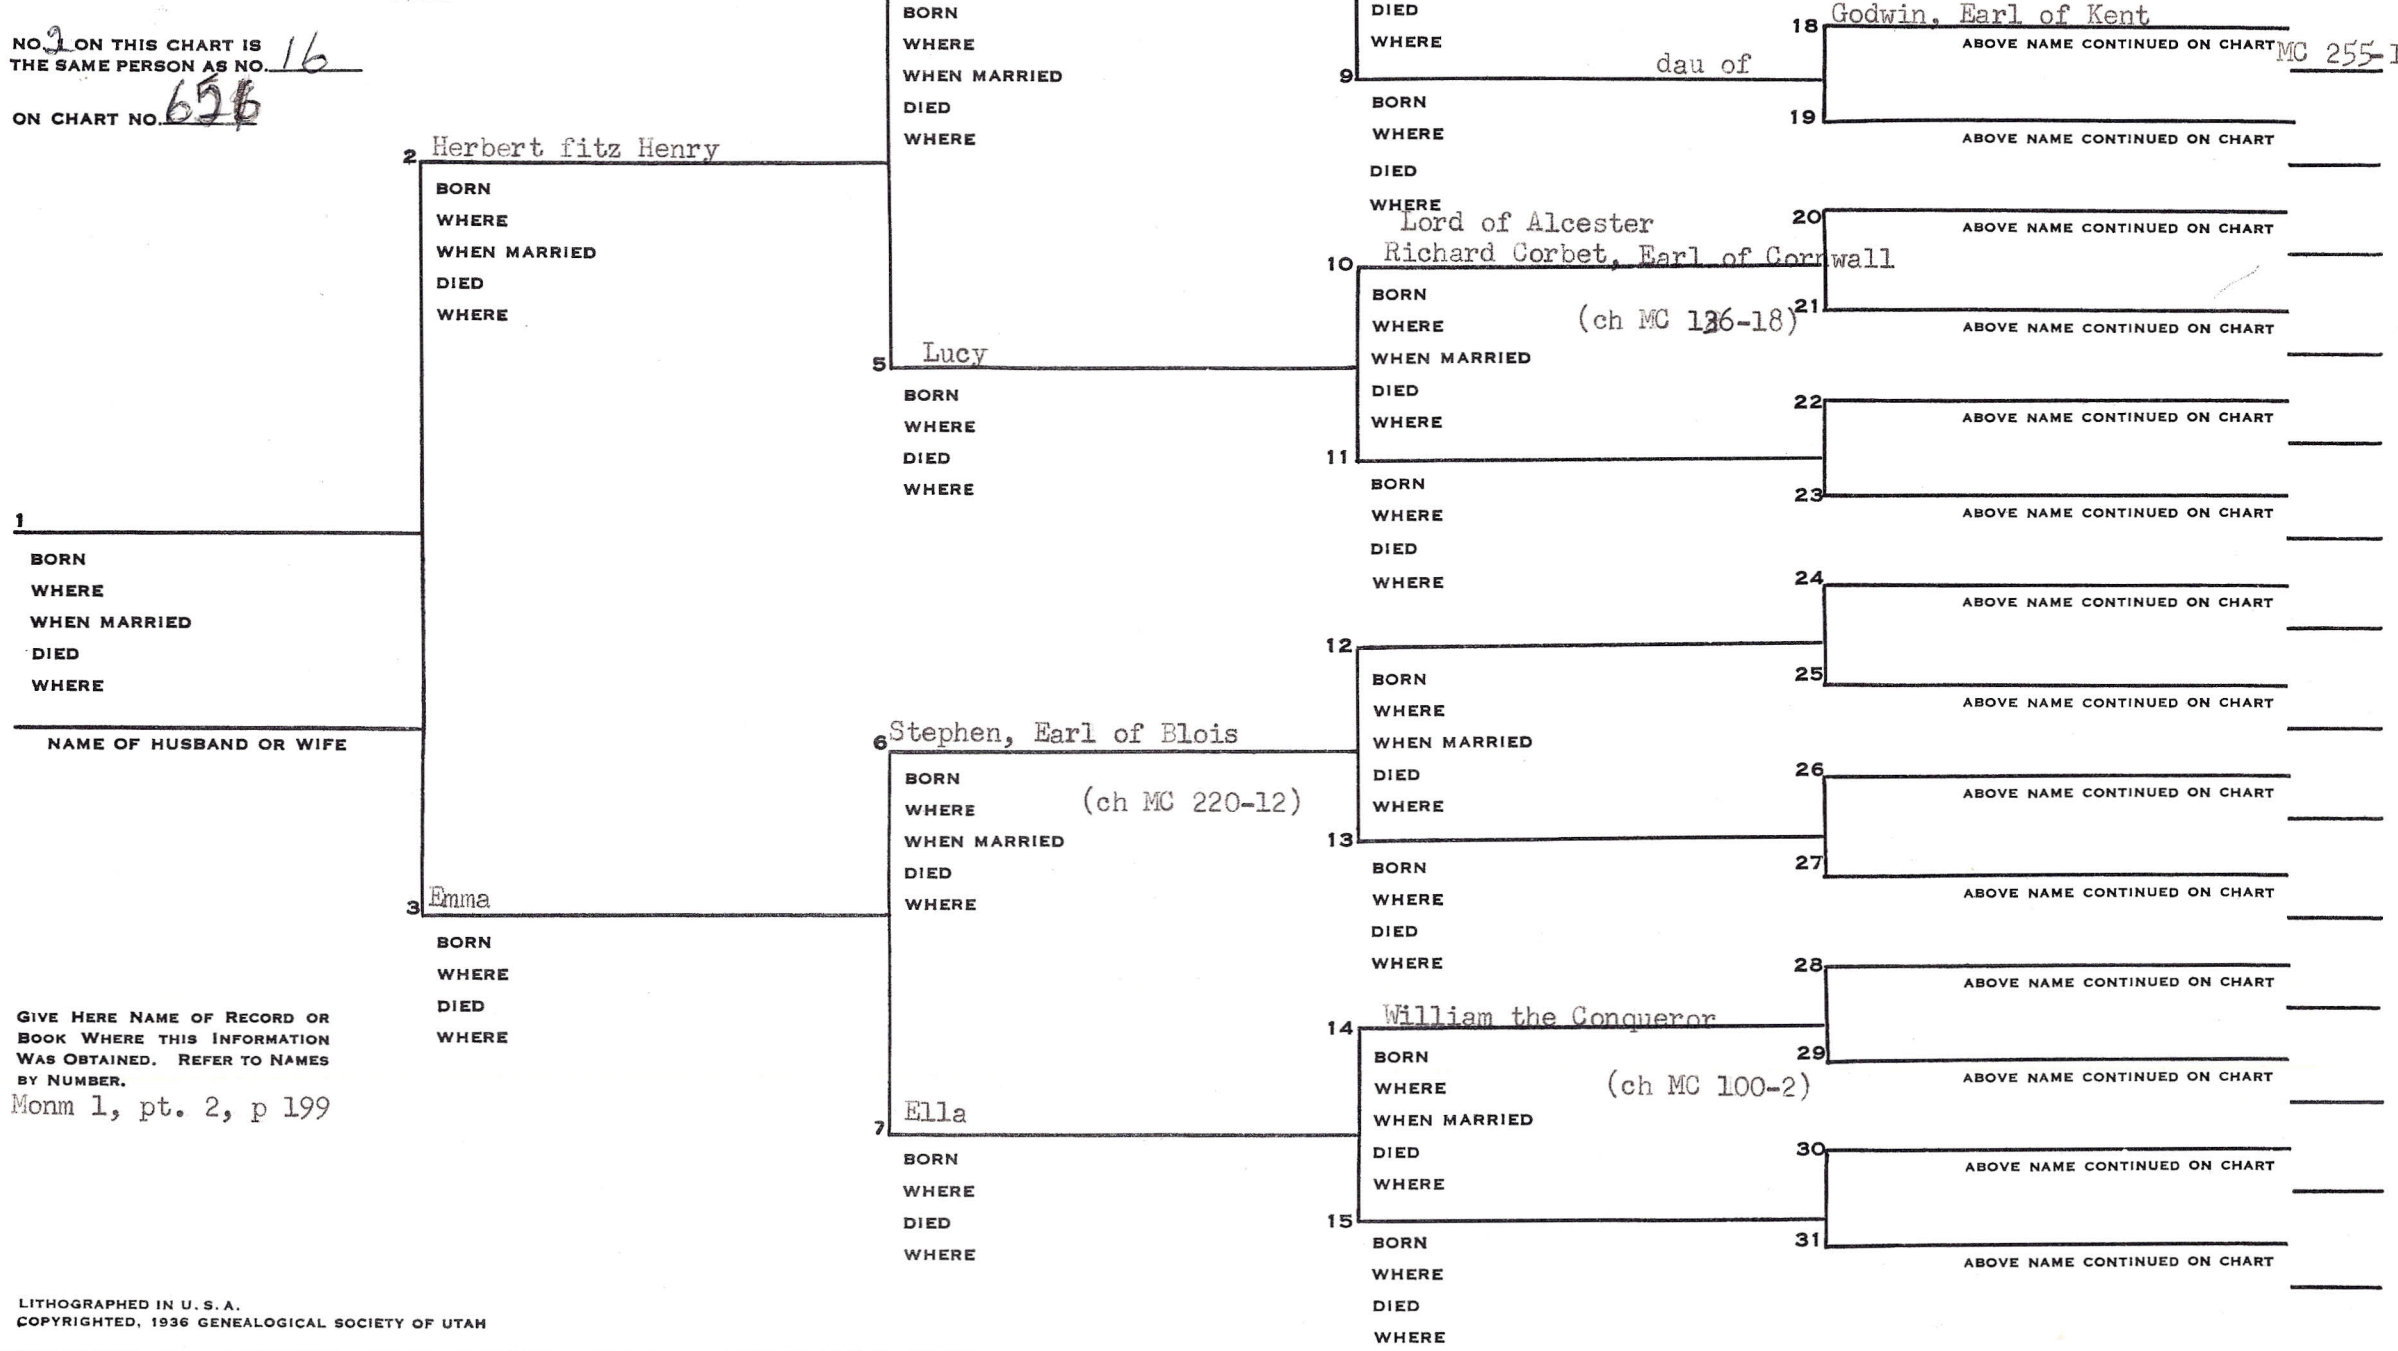

# PEDIGREE CHART

Duke of Cornwall  
 Godwin, son of  
 Elfrid, a British nobleman  
 CHART NO. 630  
 H 1359

NO. 2 ON THIS CHART IS THE SAME PERSON AS NO. 16 ON CHART NO. 628

chamberlain to K. Henry I  
 Henry fitz Herbert