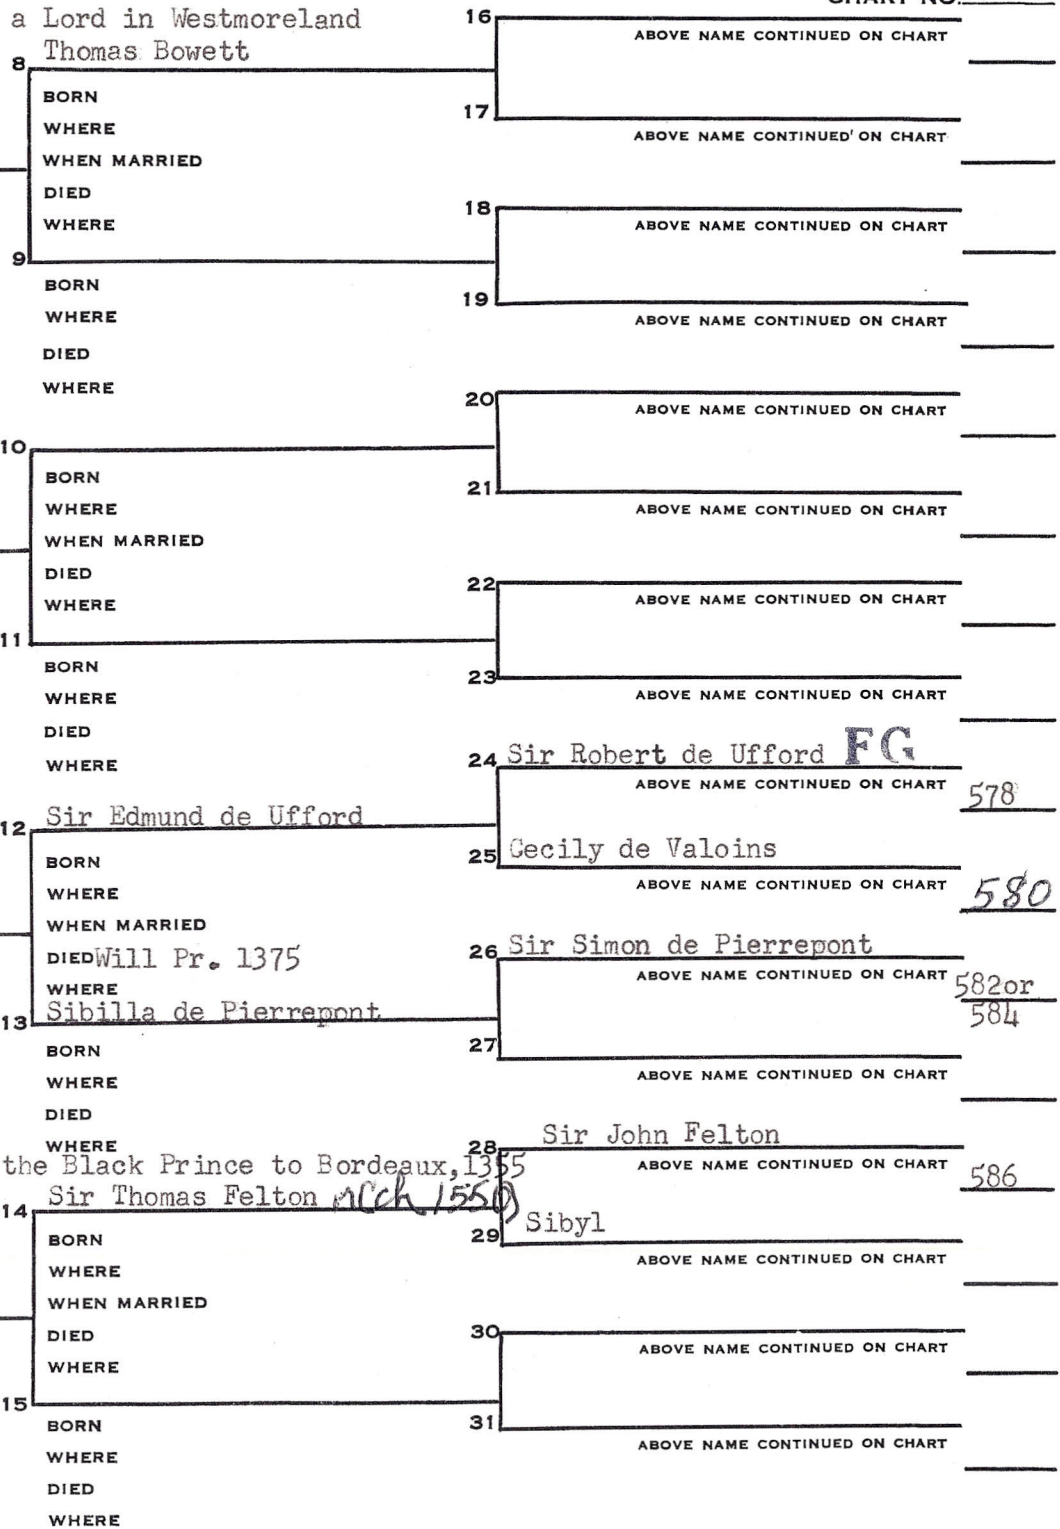

Theron S. Hall
815 East 400 North
Springville, Utah 84663

PEDIGREE CHART

Thomas Bowett CHART NO. 577

DATE _____
 NAME OF PERSON SUBMITTING CHART _____
 STREET ADDRESS _____
 CITY _____ STATE _____
 NO. 2 ON THIS CHART IS THE SAME PERSON AS NO. 30
 ON CHART NO. 549

Memoirs of Leonard, Thompson, & Haskell Family (B9A26)
 Wells & Allied Families, p 203 (B8G4)
 Gen. Abstract of Desc. of Family of Pierrepont of Picardy,
 France, by G.S.U.
 GEO: The Complete Peerage, V 5, p 290