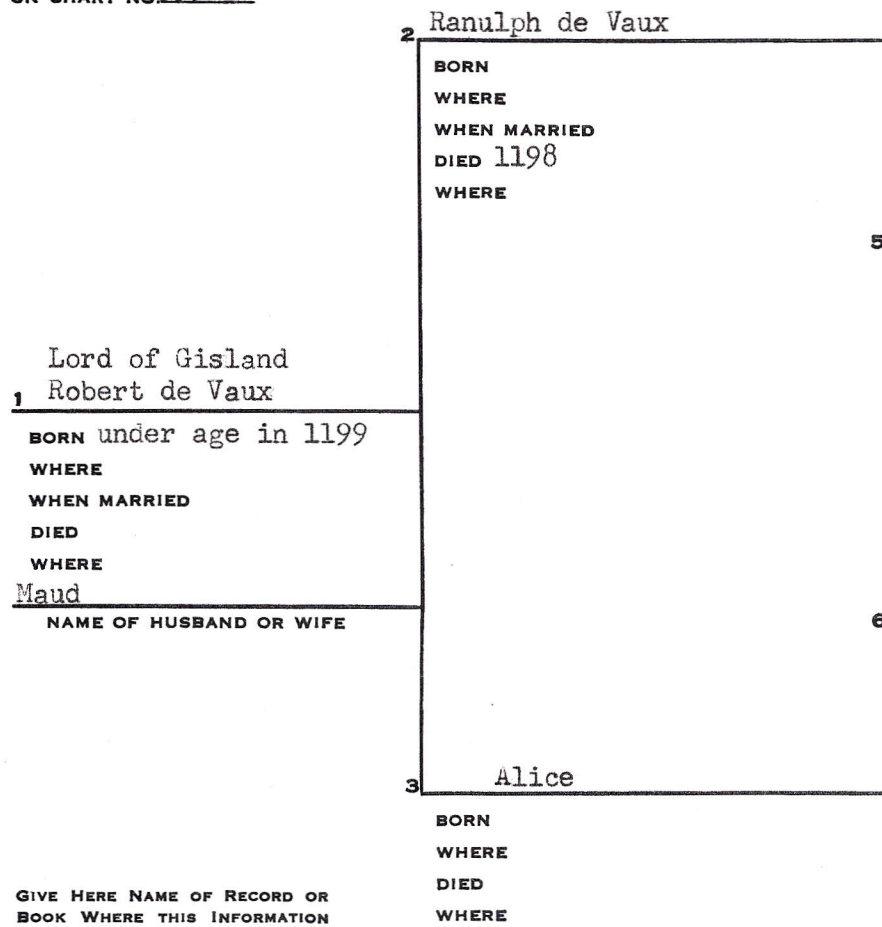

Theron S. Hall
 815 East 400 North
 Springville, Utah 84663

PEDIGREE CHART

CHART NO. 560

DATE _____
 NAME OF PERSON SUBMITTING CHART _____
 STREET ADDRESS _____
 CITY _____ STATE _____

NO. 1 ON THIS CHART IS THE SAME PERSON AS NO. 20
 ON CHART NO. 559

GIVE HERE NAME OF RECORD OR BOOK WHERE THIS INFORMATION WAS OBTAINED. REFER TO NAMES BY NUMBER.
 Wells & Allied Families, p 189-90(B8G4)
 GEC: The Complete Peerage, V 9, p 397

Hubert de Vaux (CR 1417-4)