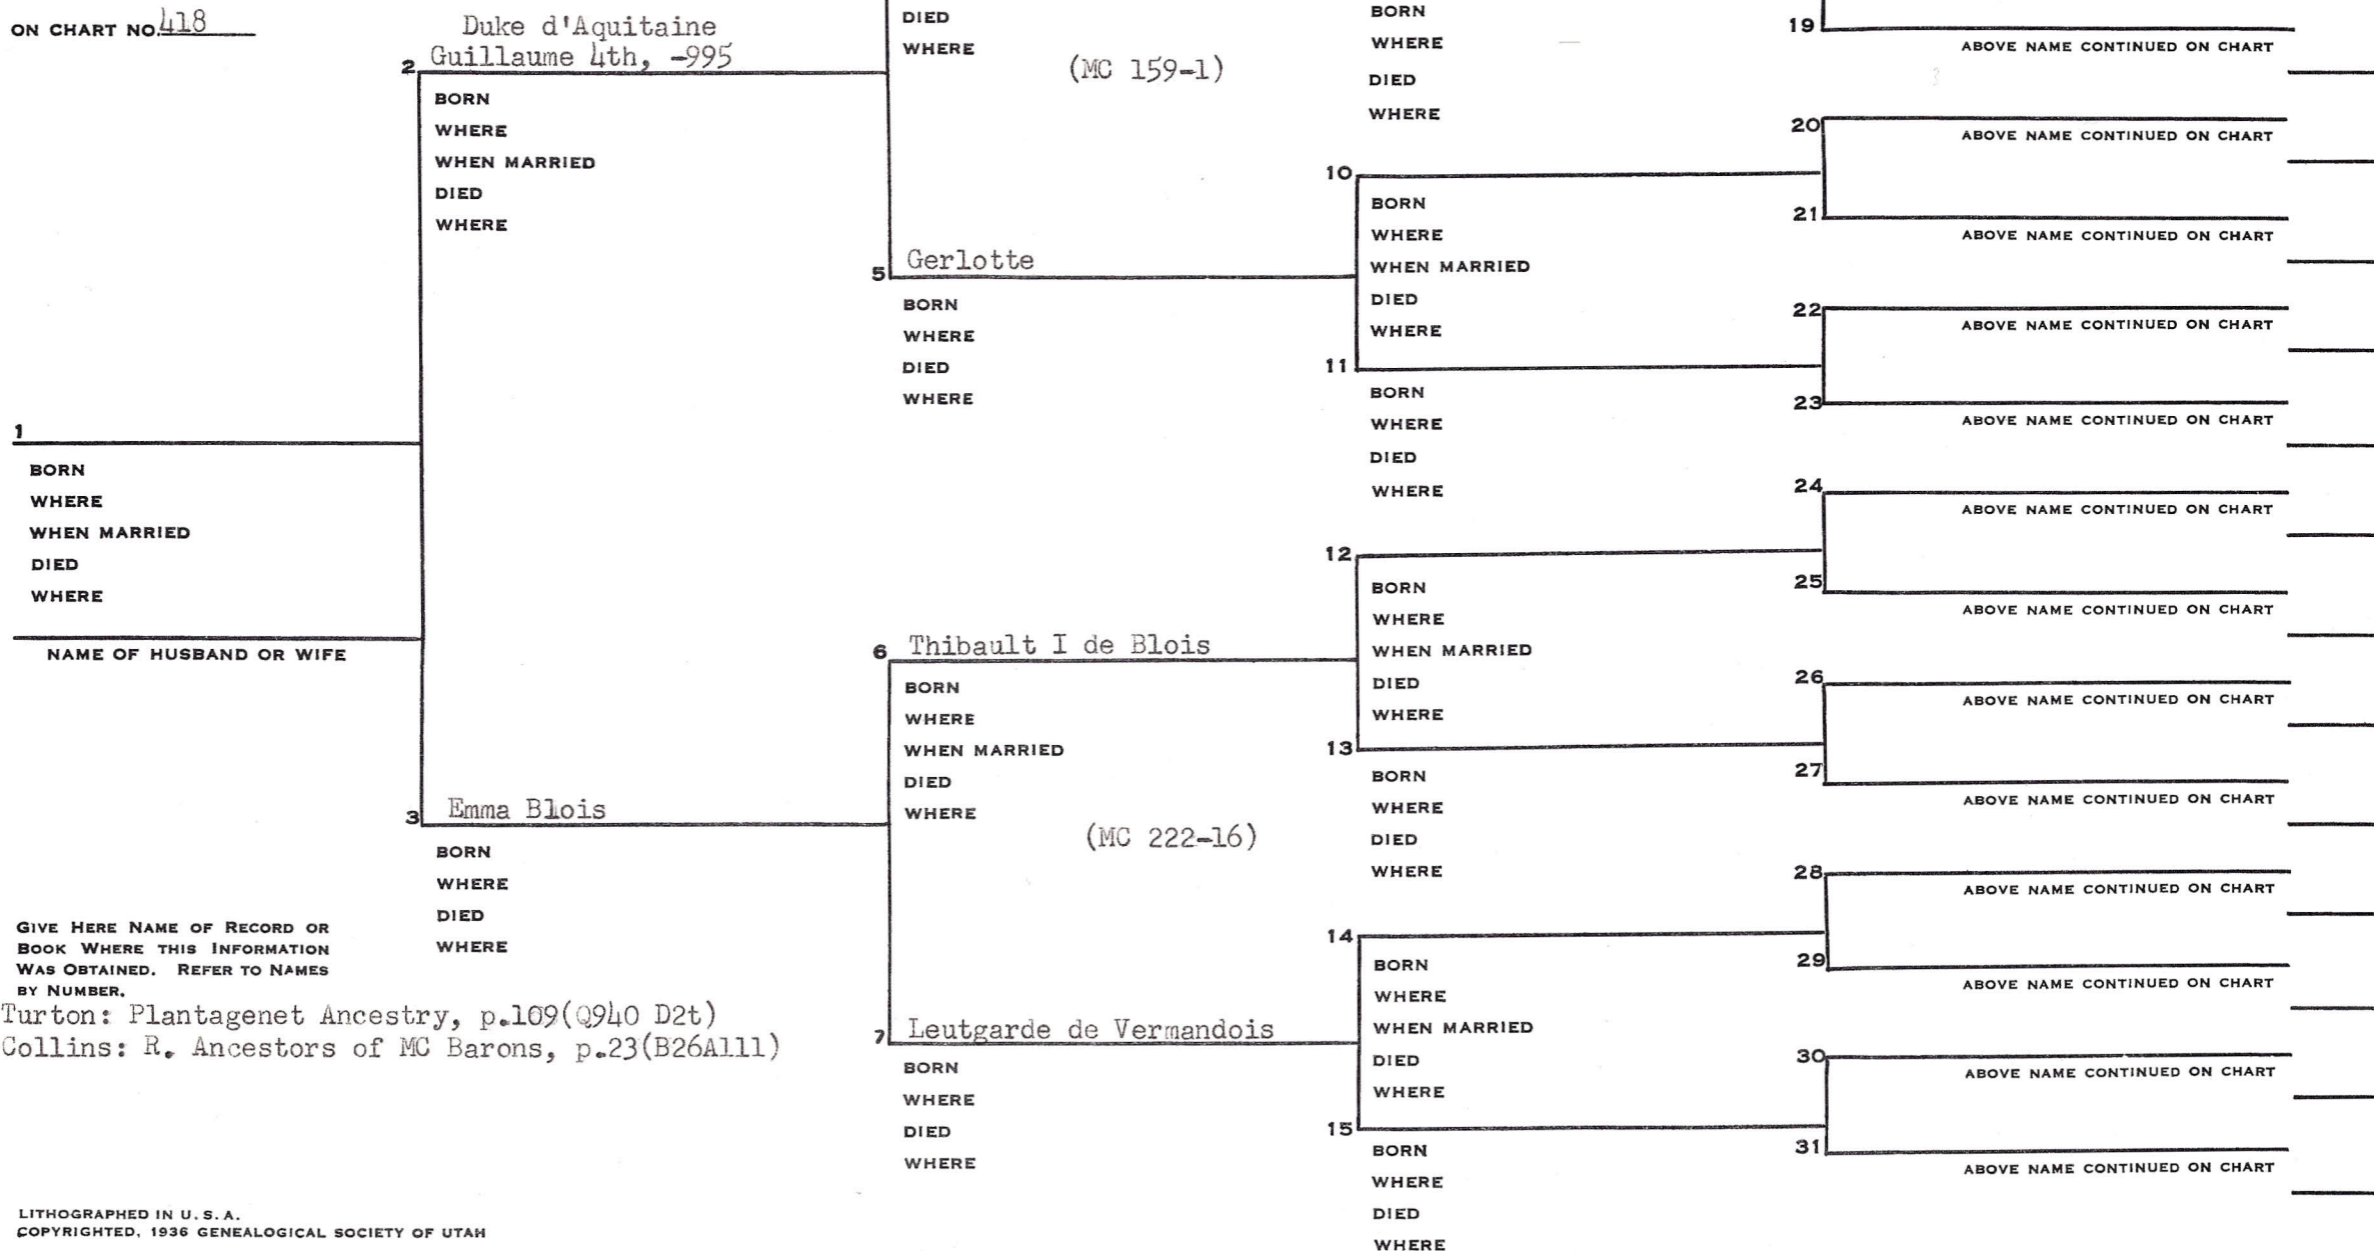

Theron S. Hall
815 East 400 North

DATE Springville, Utah 84553

NAME OF PERSON SUBMITTING CHART

STREET ADDRESS

CITY STATE

NO. 2 ON THIS CHART IS
THE SAME PERSON AS NO. 28

ON CHART NO. 418

PEDIGREE CHART

CHART NO. 420

GIVE HERE NAME OF RECORD OR
BOOK WHERE THIS INFORMATION
WAS OBTAINED. REFER TO NAMES
BY NUMBER.

Turton: Plantagenet Ancestry, p.109(Q940 D2t)
Collins: R. Ancestors of MC Barons, p.23(B26A111)