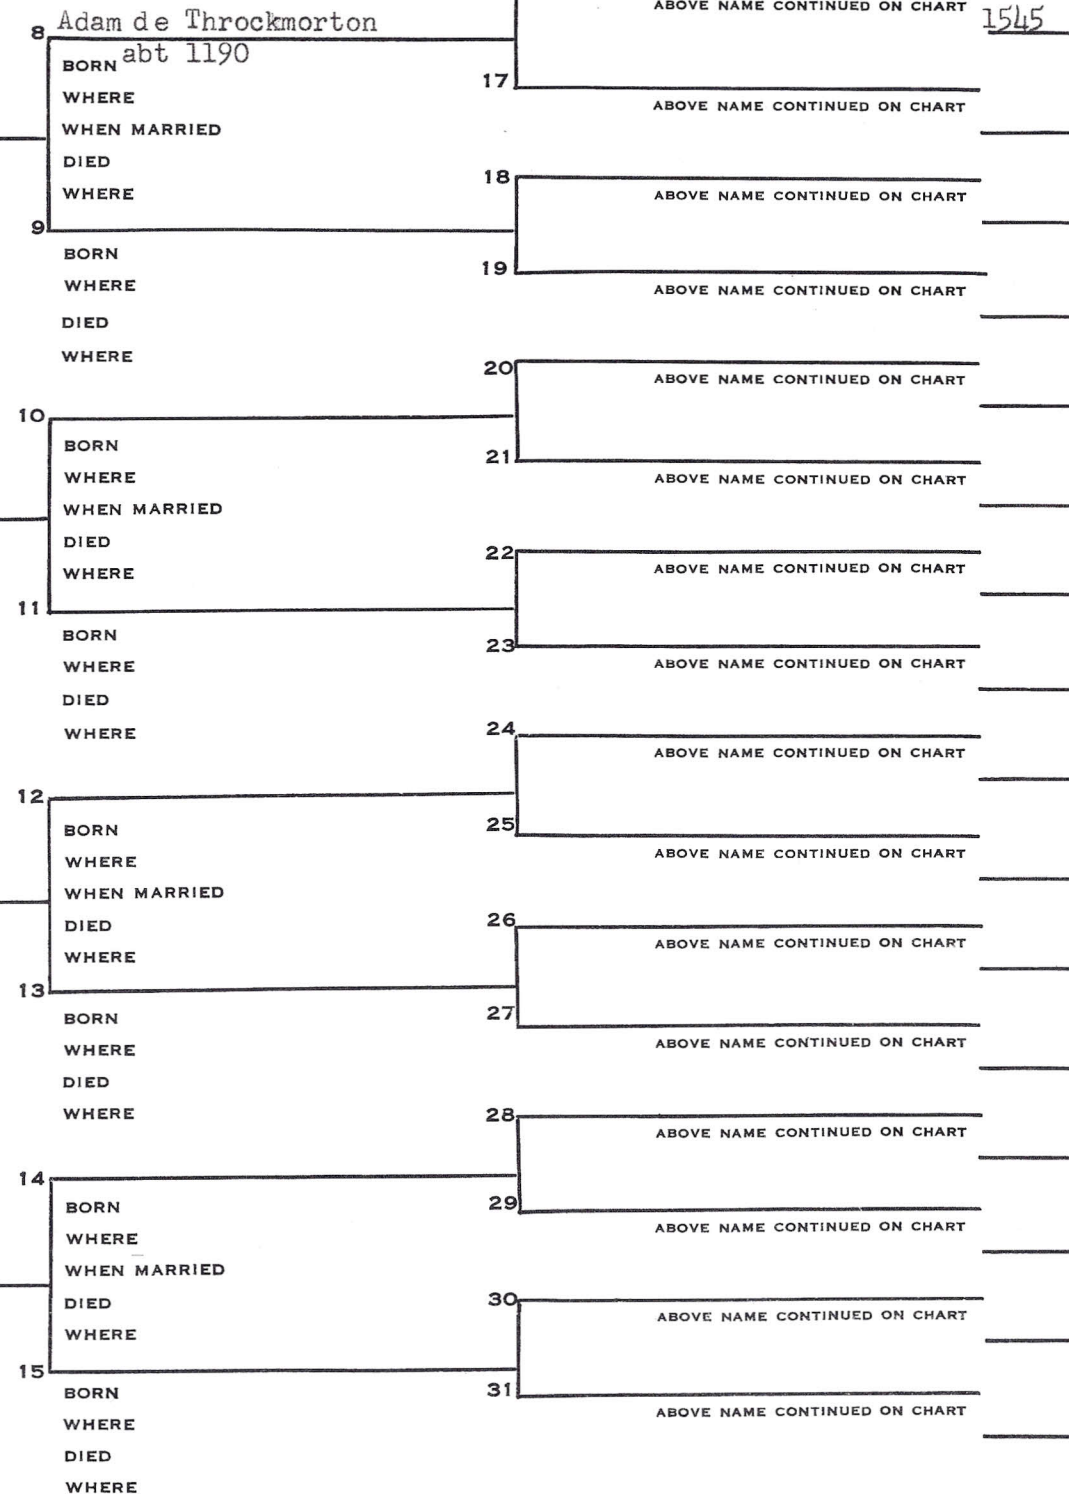

Theron S. Hall

815 East 400 North

Springville, Utah 84663

PEDIGREE CHART

Henry de Throckmorton CHART NO. 1544

DATE

NAME OF PERSON SUBMITTING CHART

STREET ADDRESS

CITY

STATE

NO. 1 ON THIS CHART IS THE SAME PERSON AS NO. 8

ON CHART NO. 748

GIVE HERE NAME OF RECORD OR BOOK WHERE THIS INFORMATION WAS OBTAINED. REFER TO NAMES BY NUMBER.

Rhode Island Genealogies: Film #022334(RI 12, pt 17)